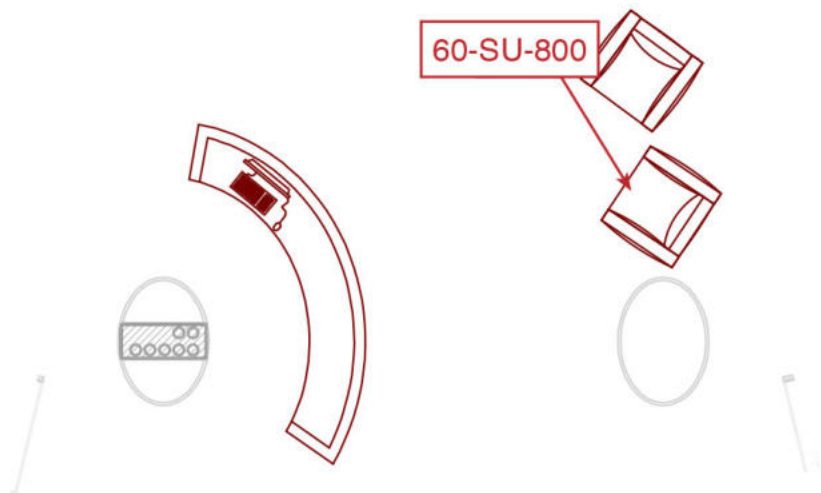

FABRIC_cushions PURE WHITE_structure

Sofa outdoor 80 x 80 x h 80 cm
 qt.8
 60-SU-808

FABRIC_cushions

FABRIC_cushions PURE WHITE_structure

Armchair 70 x 73 x h 73 cm
qt.2
60-SU-800

STRUCTURE

FABRIC

HOSPITALITY