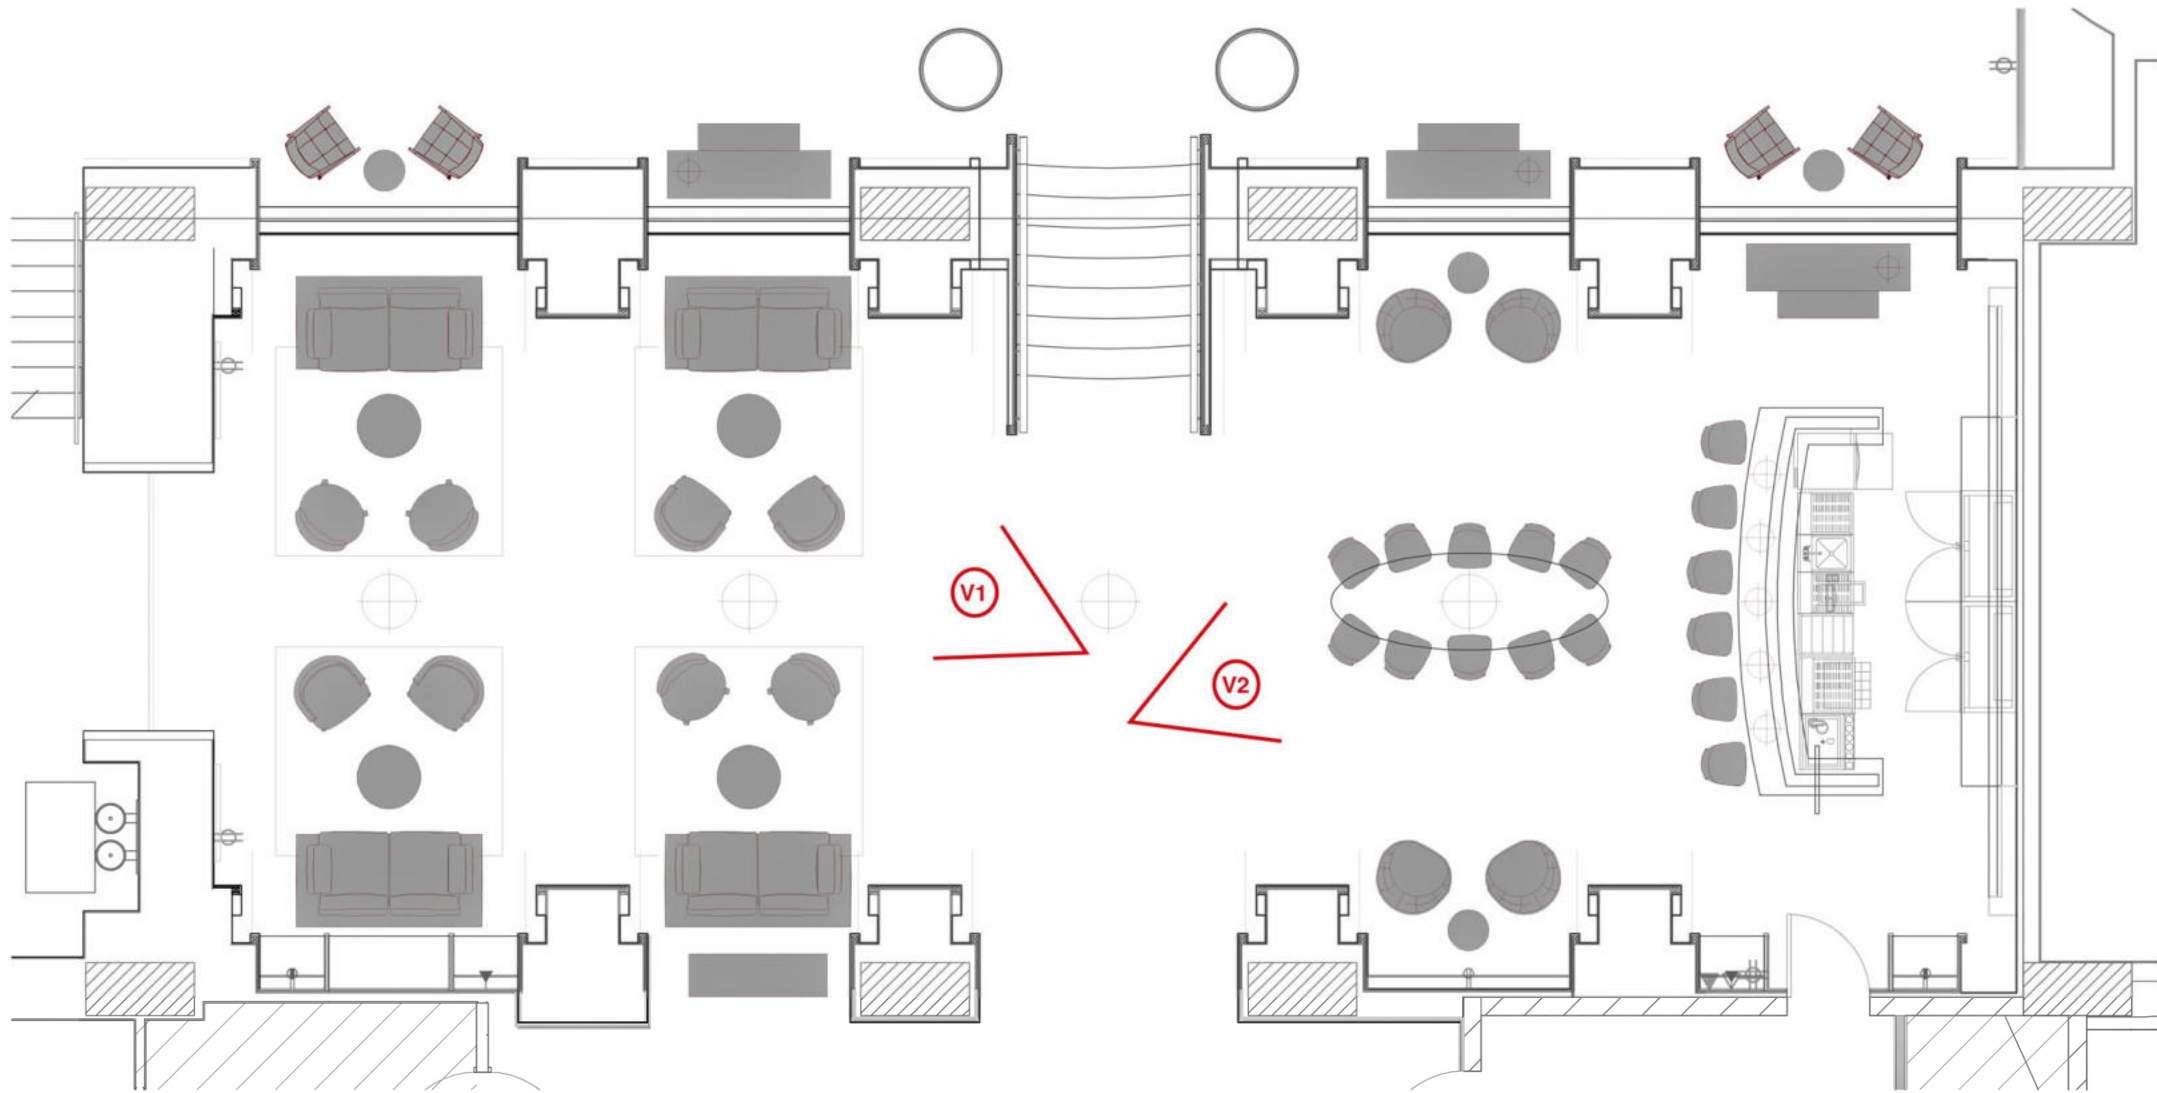

FT LAUDERDALE

HOSPITALITY

CONRAD
HOTELS & RESORTS™

HOSPITALITY

CONRAD
HOTELS & RESORTS™

EVENT LOBBY
CONRAD HILTON

Sofa outdoor 200 x 80 x h 80 cm
 qt.4
 60-SU-808

FABRIC_cushions