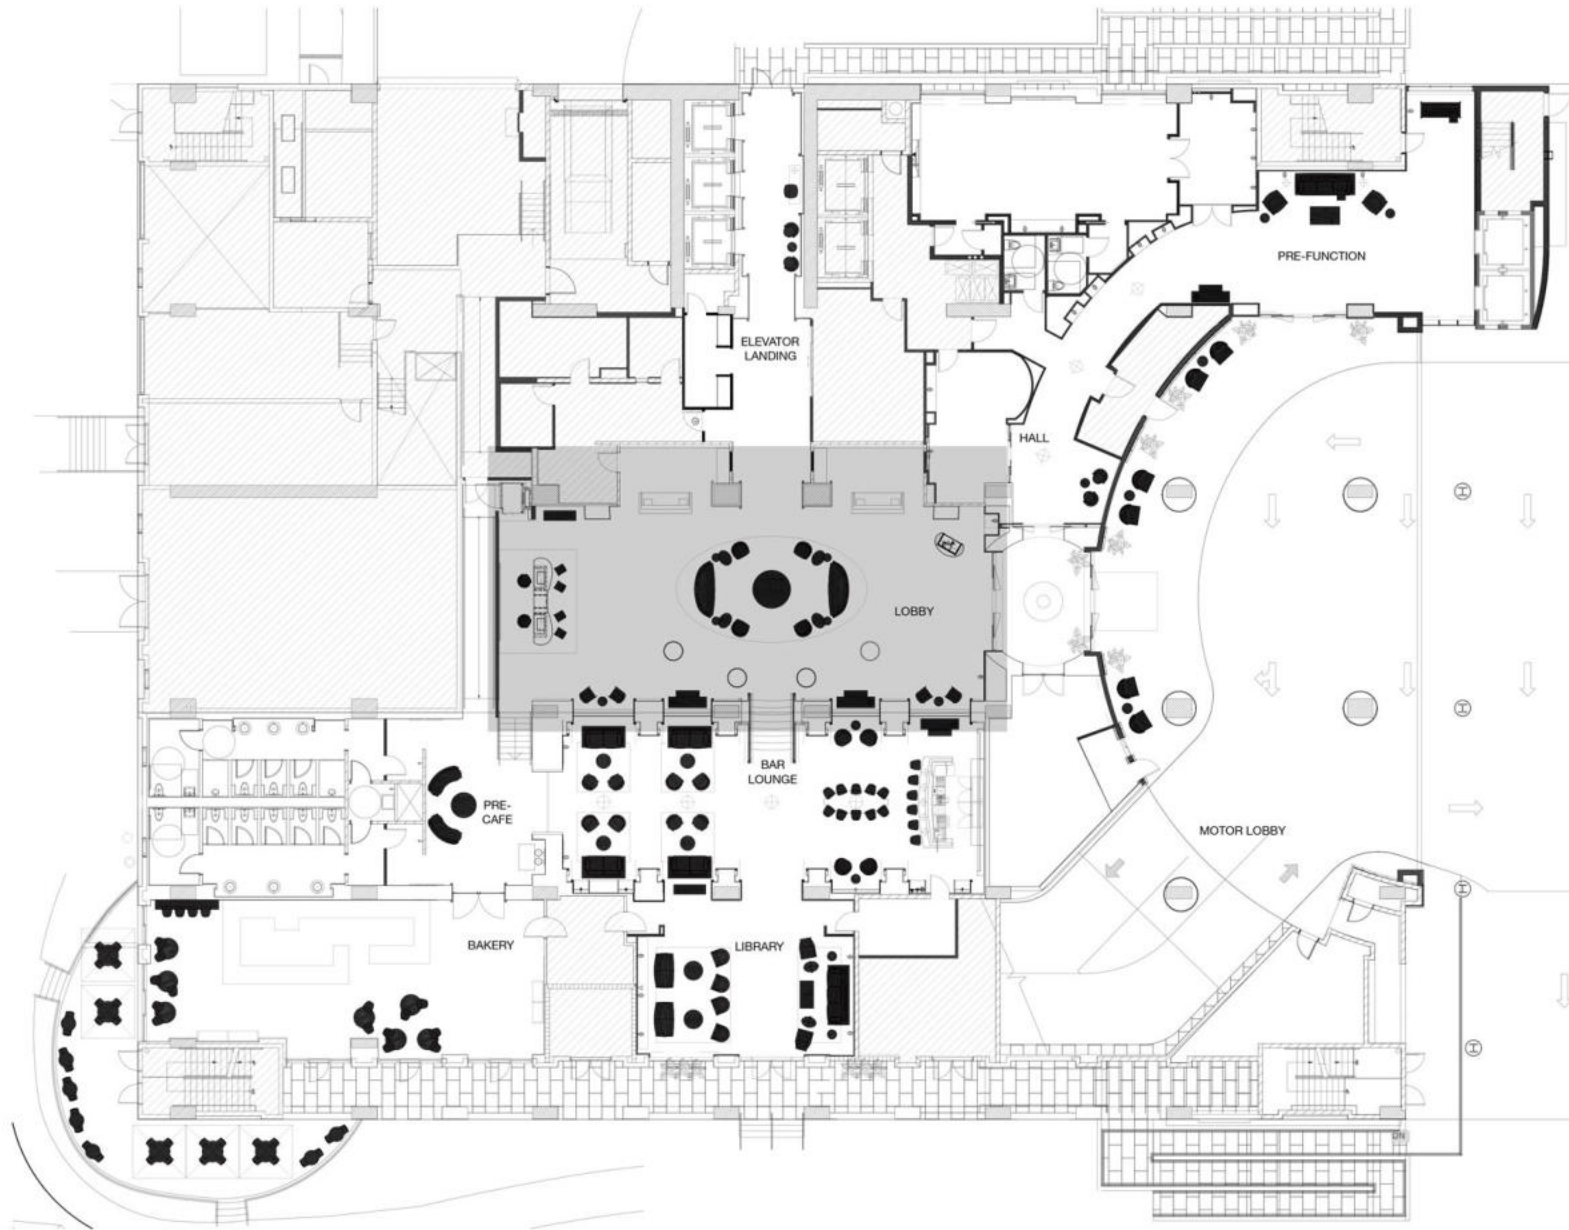

FABRIC_cushions PURE WHITE_structure

Sofa outdoor 80 x 80 x h 80 cm
 qt.8
 60-SU-808

FABRIC_cushions

FABRIC_cushions PURE WHITE_structure

Armchair 70 x 73 x h 73 cm
qt.2
60-SU-800

STRUCTURE

FABRIC

HOSPITALITY

CONRAD
HOTELS & RESORTS™

BREZZA RESTAURANT
CONRAD HILTON

HOSPITALITY

CONRAD
HOTELS & RESORTS™

ital design
group

BREZZA RESTAURANT
CONRAD HILTON

Square table 900 x 900 x h 73 cm
 qt.16
 60-CG-210

TOP