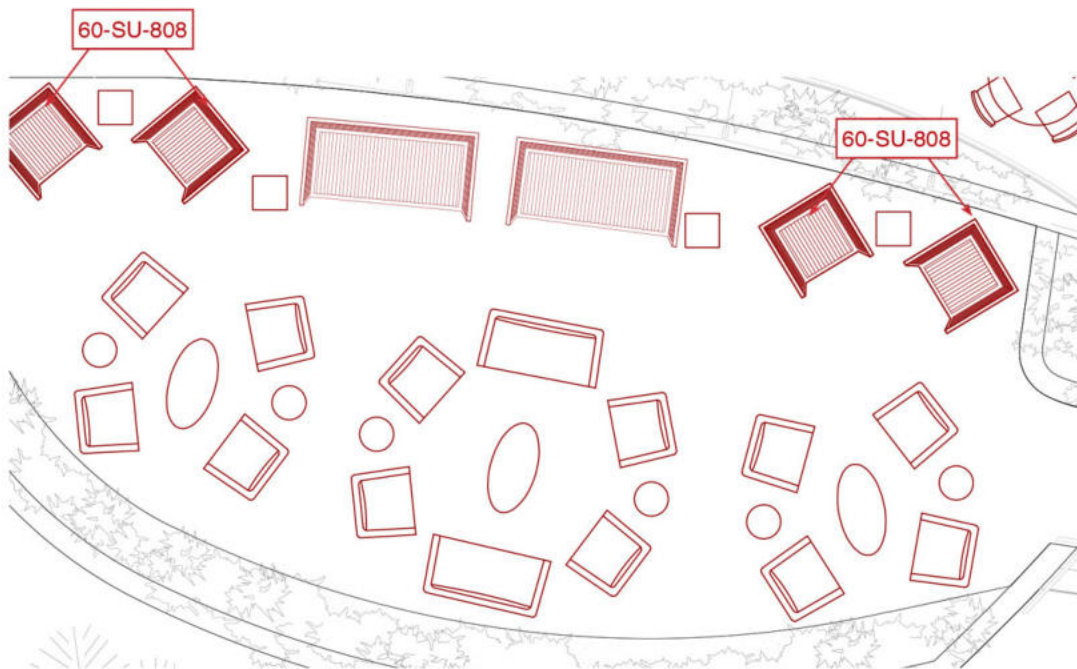

FT LAUDERDALE

HOSPITALITY

CONRAD
HOTELS & RESORTS™

HOSPITALITY

CONRAD
HOTELS & RESORTS™

EVENT LOBBY
CONRAD HILTON

Sofa outdoor 200 x 80 x h 80 cm
 qt.4
 60-SU-808

FABRIC_cushions

FABRIC_cushions PURE WHITE_structure

Sofa outdoor 80 x 80 x h 80 cm
 qt.8
 60-SU-808

FABRIC_cushions

FABRIC_cushions PURE WHITE_structure

Armchair 70 x 73 x h 73 cm
qt.2
60-SU-800

STRUCTURE

FABRIC

HOSPITALITY