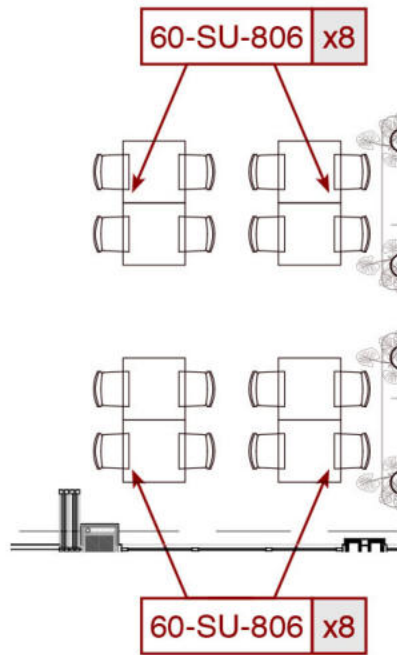

CONRAD
HOTELS & RESORTS™

BREZZA RESTAURANT
CONRAD HILTON

HOSPITALITY

CONRAD
HOTELS & RESORTS™

ital design
group

BREZZA RESTAURANT
CONRAD HILTON

Square table 900 x 900 x h 73 cm
 qt.16
 60-CG-210

TOP

STRUCTURE

Chair 53 x 48 x h 73
 qt.56
 60-SU-806

STRUCTURE

FABRIC

Oval table axis 200 x 400 x 75 h cm
 qt.1
 60-SU-208

TOP

STRUCTURE

Small armchair 63 x 55 x h 75 cm
qt. 2