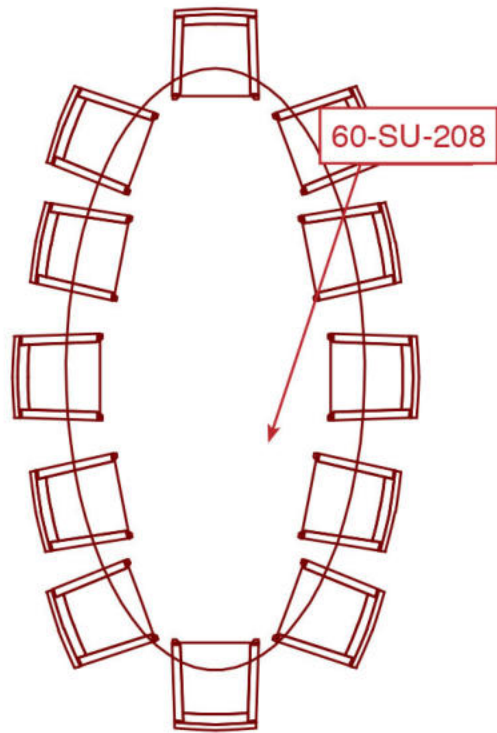

STRUCTURE

Chair 53 x 48 x h 73
 qt.56
 60-SU-806

STRUCTURE

FABRIC

Oval table axis 200 x 400 x 75 h cm
 qt.1
 60-SU-208

TOP

STRUCTURE

Small armchair 63 x 55 x h 75 cm
qt. 2

60-SU-804

STRUCTURE

FABRIC

Curved sofa with 5 cushions fabric 270 x 97 x h 76 cm
qt.2
LB200

FABRIC_cushions

FABRIC_sofa

Rounded low Armchair 69 x 73 x h 64 cm
qt.4
LB202

FABRIC_cushions