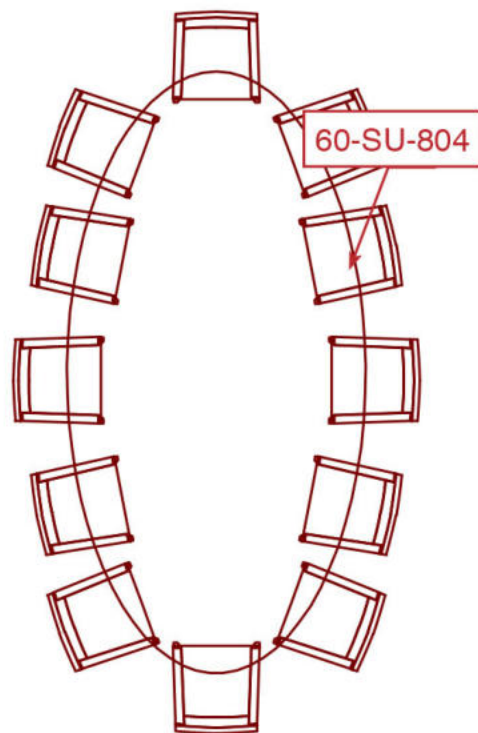

STRUCTURE

Chair 53 x 48 x h 73
 qt.56
 60-SU-806

STRUCTURE

FABRIC

Oval table axis 200 x 400 x 75 h cm
 qt.1
 60-SU-208

TOP

STRUCTURE

Small armchair 63 x 55 x h 75 cm
qt. 2

60-SU-804

STRUCTURE

FABRIC

Curved sofa with 5 cushions fabric 270 x 97 x h 76 cm
qt.2
LB200

FABRIC_cushions

FABRIC_sofa

Rounded low Armchair 69 x 73 x h 64 cm
qt.4
LB202

FABRIC_cushions