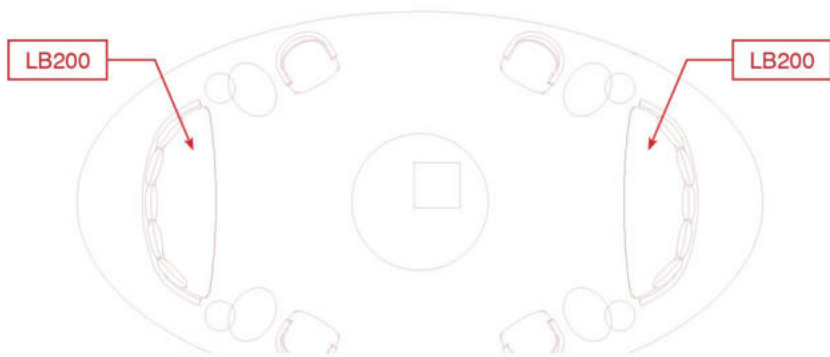

60-SU-804

STRUCTURE

FABRIC

Curved sofa with 5 cushions fabric 270 x 97 x h 76 cm
qt.2
LB200

FABRIC_cushions

FABRIC_sofa

Rounded low Armchair 69 x 73 x h 64 cm
qt.4
LB202

FABRIC_cushions