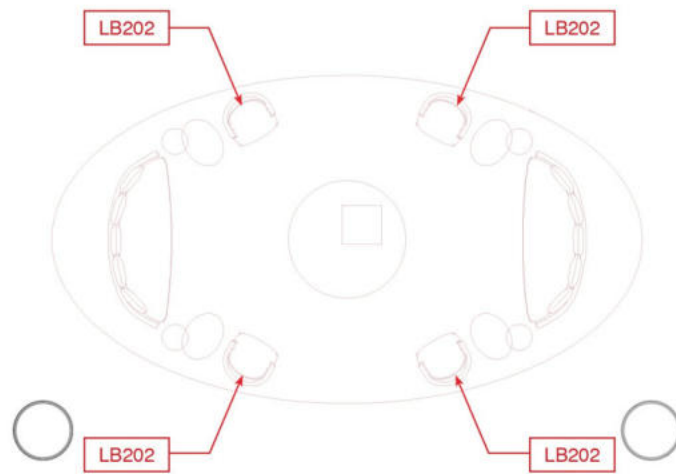

STRUCTURE

Chair 53 x 48 x h 73
 qt.56
 60-SU-806

STRUCTURE

FABRIC

Oval table axis 200 x 400 x 75 h cm
 qt.1
 60-SU-208

TOP

STRUCTURE

Small armchair 63 x 55 x h 75 cm
qt. 2

60-SU-804

STRUCTURE

FABRIC

Curved sofa with 5 cushions fabric 270 x 97 x h 76 cm
qt.2
LB200

FABRIC_cushions

FABRIC_sofa

Rounded low Armchair 69 x 73 x h 64 cm
qt.4
LB202

FABRIC_cushions