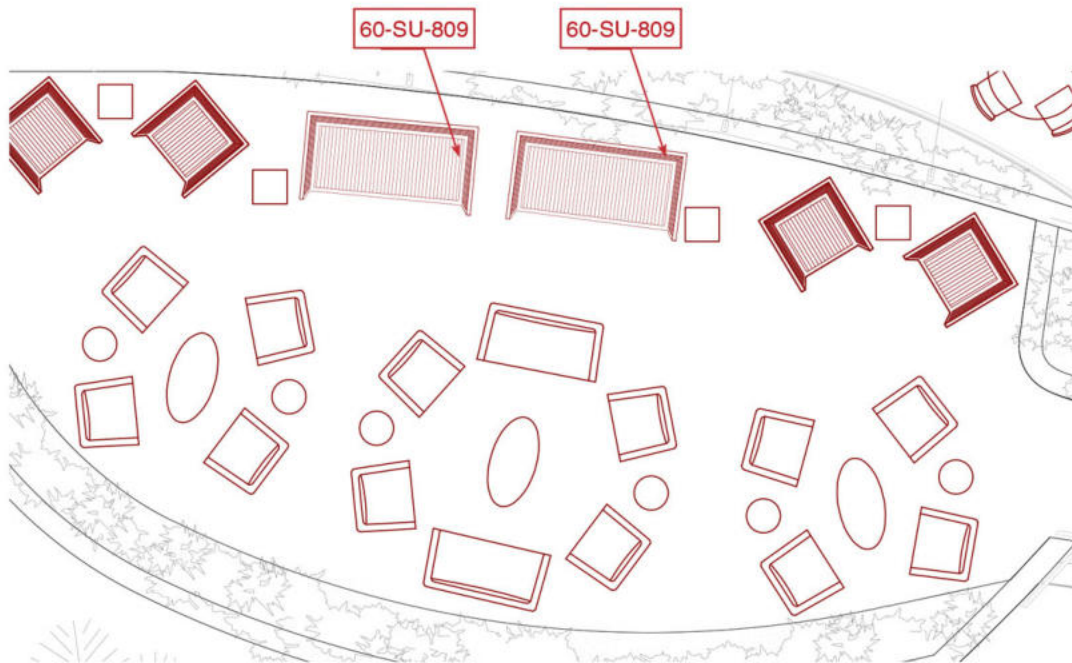

FT LAUDERDALE

HOSPITALITY

CONRAD
HOTELS & RESORTS™

HOSPITALITY

CONRAD
HOTELS & RESORTS™

EVENT LOBBY
CONRAD HILTON

Sofa outdoor 200 x 80 x h 80 cm
 qt.4
 60-SU-808

FABRIC_cushions

FABRIC_cushions PURE WHITE_structure

Sofa outdoor 80 x 80 x h 80 cm
 qt.8
 60-SU-808

FABRIC_cushions

FABRIC_cushions PURE WHITE_structure

Armchair 70 x 73 x h 73 cm
qt.2
60-SU-800

STRUCTURE

FABRIC

HOSPITALITY

CONRAD
HOTELS & RESORTS™

BREZZA RESTAURANT
CONRAD HILTON

HOSPITALITY

CONRAD
HOTELS & RESORTS™

ital design
group

BREZZA RESTAURANT
CONRAD HILTON

Square table 900 x 900 x h 73 cm
 qt.16
 60-CG-210

TOP