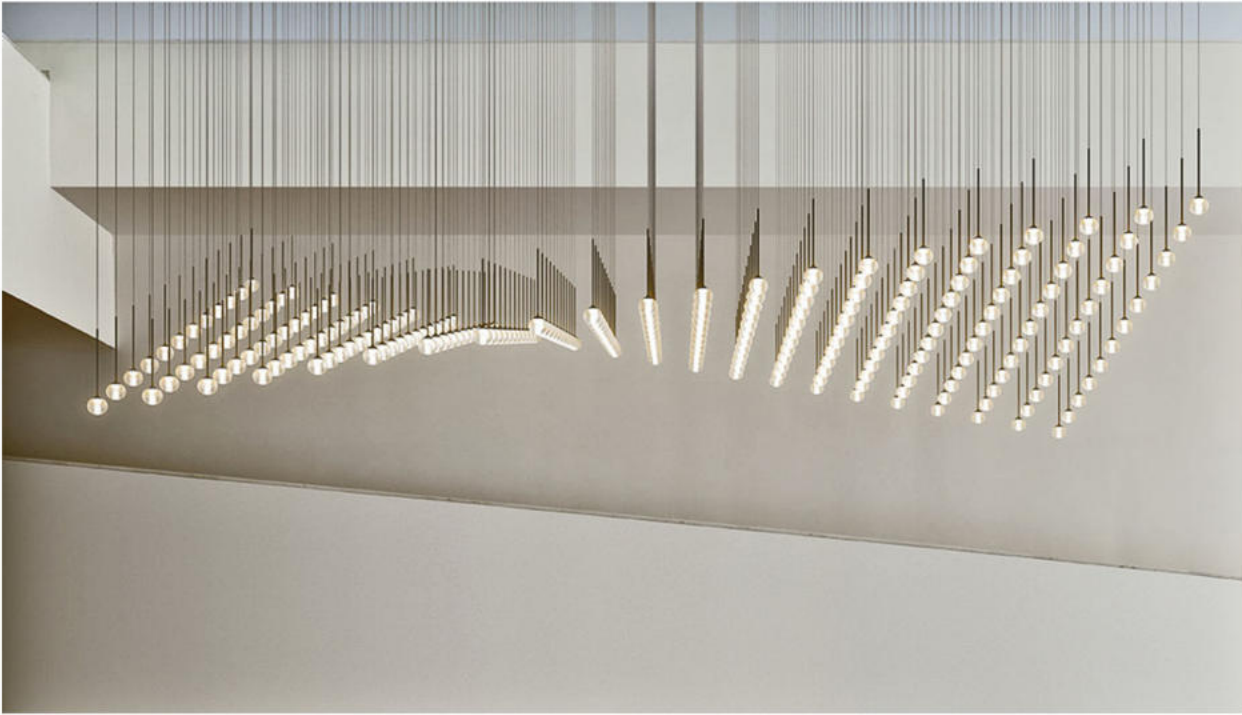

FABRIC_cushions PURE WHITE_structure

Sofa outdoor 80 x 80 x h 80 cm
 qt.8
 60-SU-808

FABRIC_cushions

FABRIC_cushions PURE WHITE_structure

Armchair 70 x 73 x h 73 cm
qt.2
60-SU-800

STRUCTURE

FABRIC

HOSPITALITY