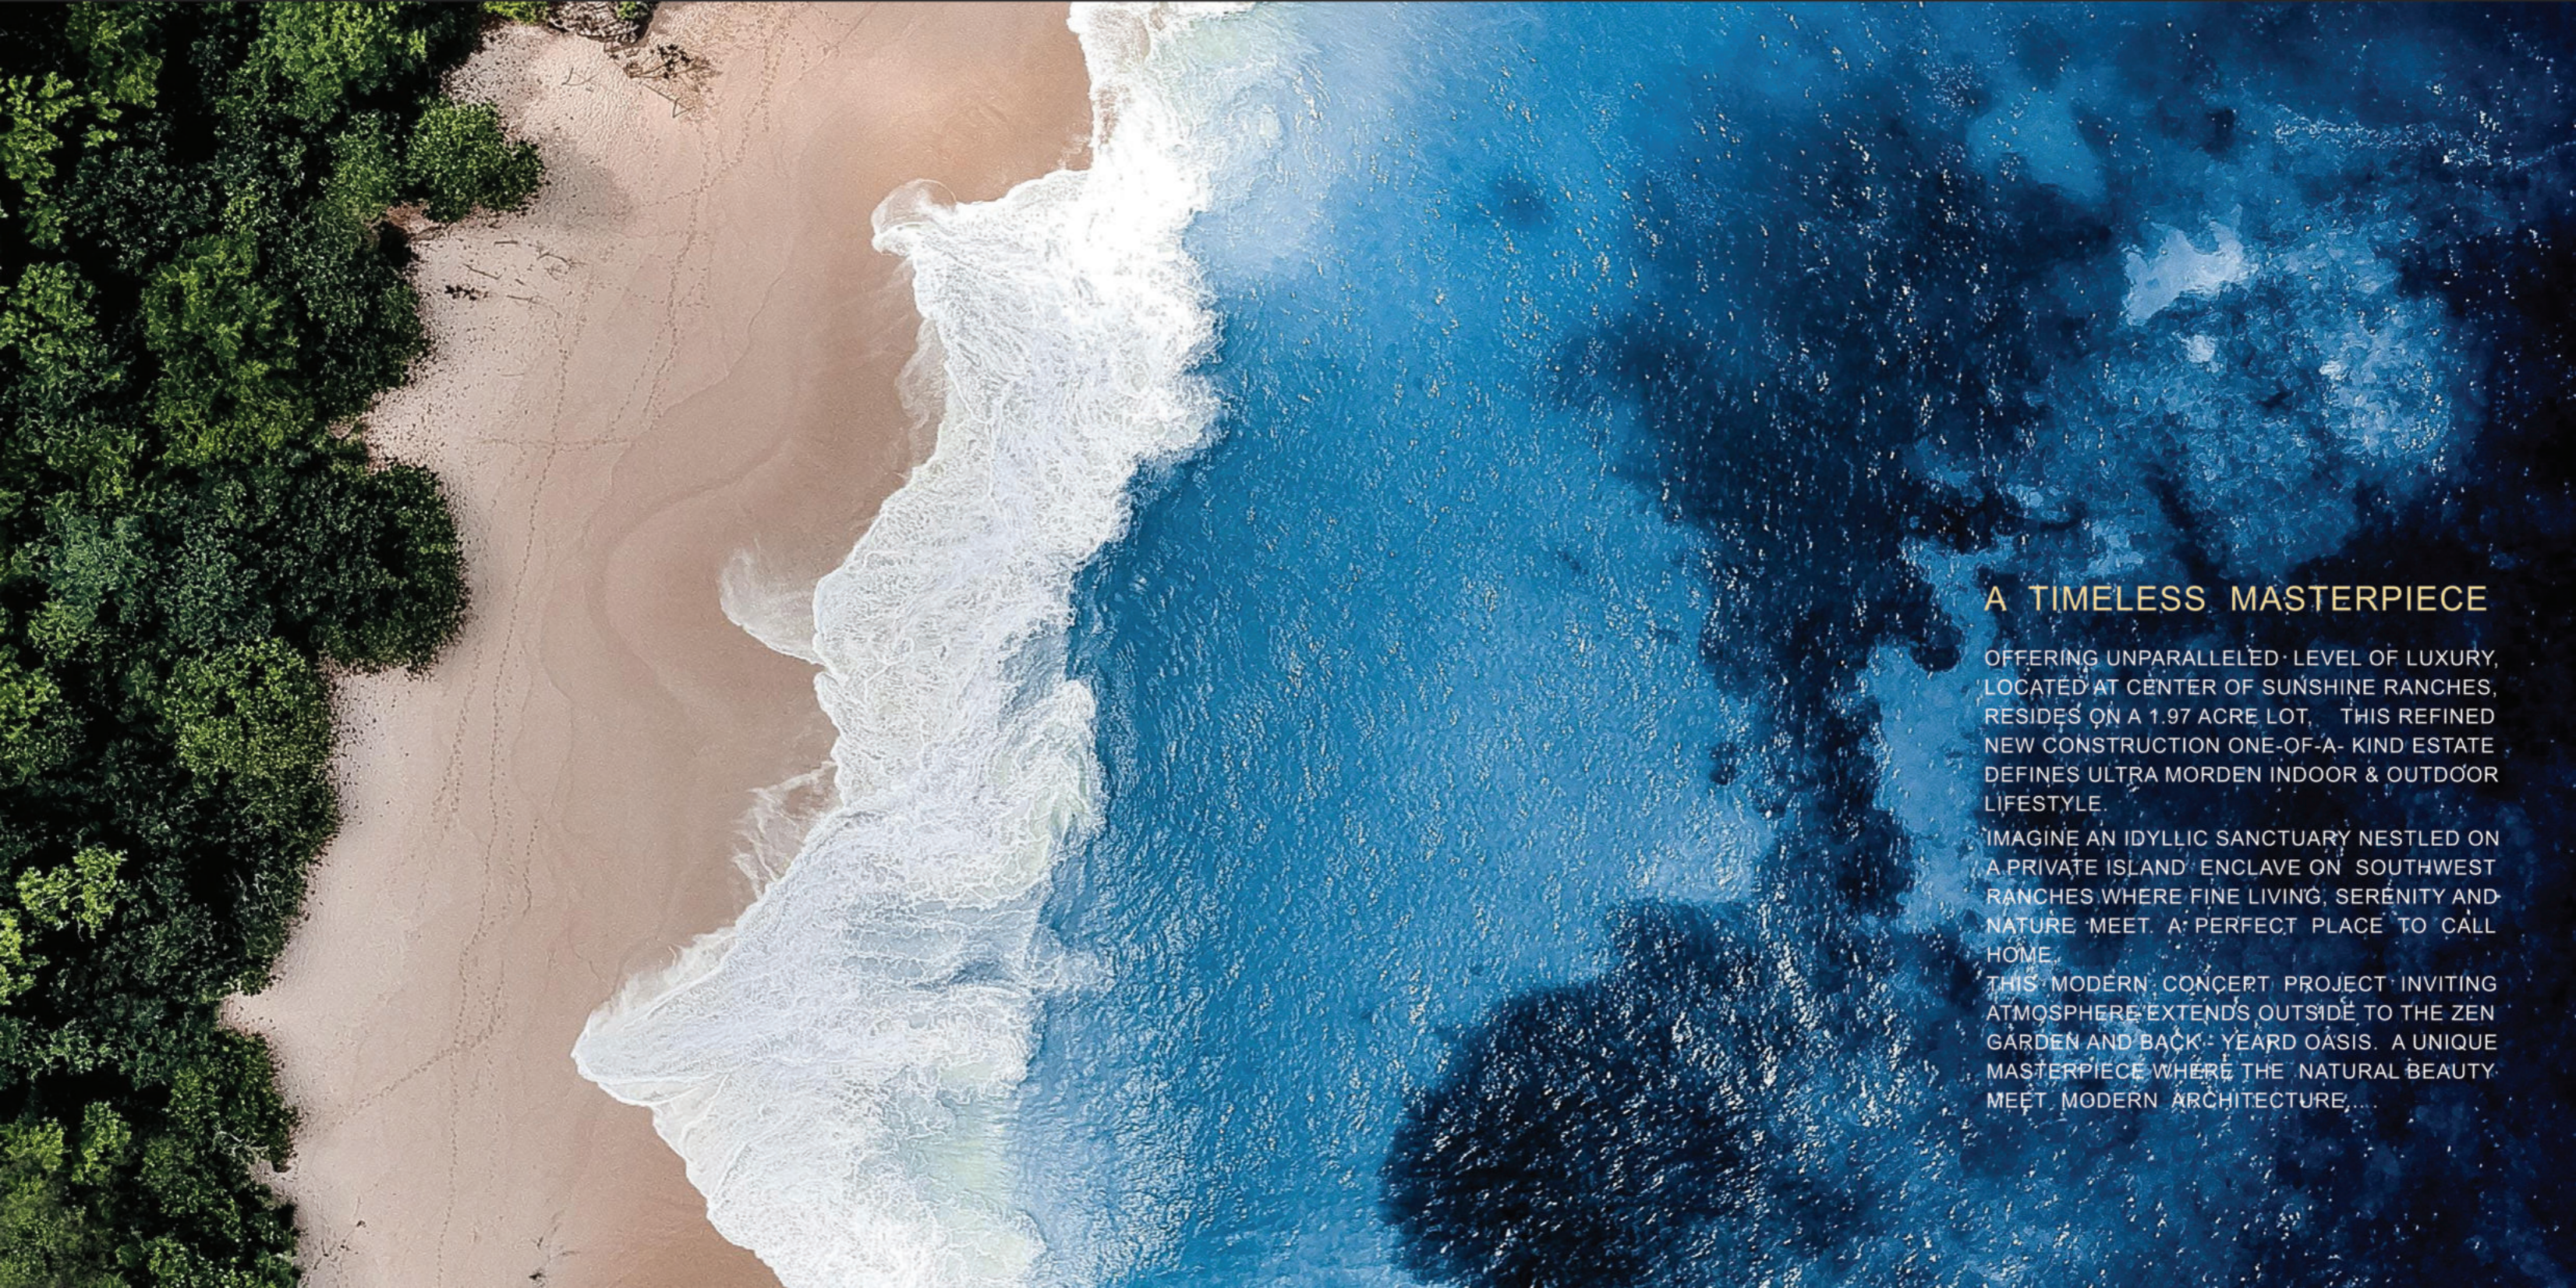

A TIMELESS MASTERPIECE

OFFERING UNPARALLELED LEVEL OF LUXURY, LOCATED AT CENTER OF SUNSHINE RANCHES, RESIDES ON A 1.97 ACRE LOT. THIS REFINED NEW CONSTRUCTION ONE-OF-A-KIND ESTATE DEFINES ULTRA MODERN INDOOR & OUTDOOR LIFESTYLE.

IMAGINE AN IDYLIC SANCTUARY NESTLED ON A PRIVATE ISLAND ENCLAVE ON SOUTHWEST RANCHES WHERE FINE LIVING, SERENITY AND NATURE MEET. A PERFECT PLACE TO CALL HOME.

THIS MODERN CONCEPT PROJECT INVITING ATMOSPHERE EXTENDS OUTSIDE TO THE ZEN GARDEN AND BACK-YEARD OASIS. A UNIQUE MASTERPIECE WHERE THE NATURAL BEAUTY MEET MODERN ARCHITECTURE.