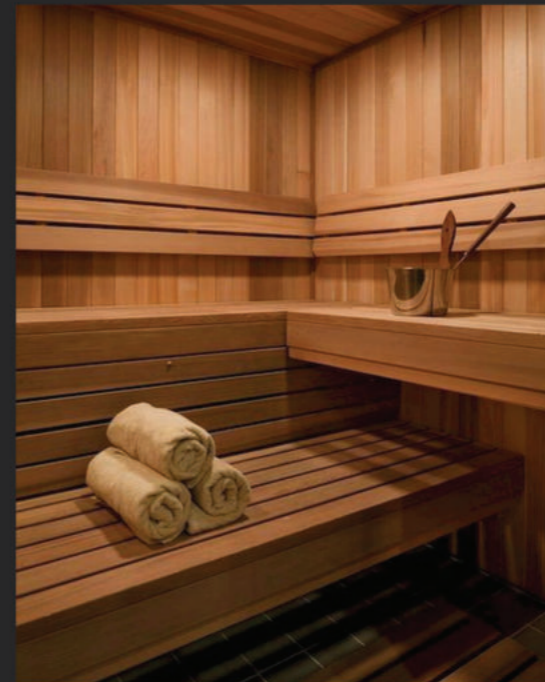

翼之宅

MASTER CLOSET

ARTIST CONCEPTUAL RENDERINGS. ANY SPECIFICATIONS IN THIS DEPICTION MAY CHANGE AT DEVELOPER'S SOLE DISCRETION WITHOUT NOTICE

翼之宅

MASTER BATH

SAUNA ROOM

POWDER ROOM

CLOSET DOOR DETAIL